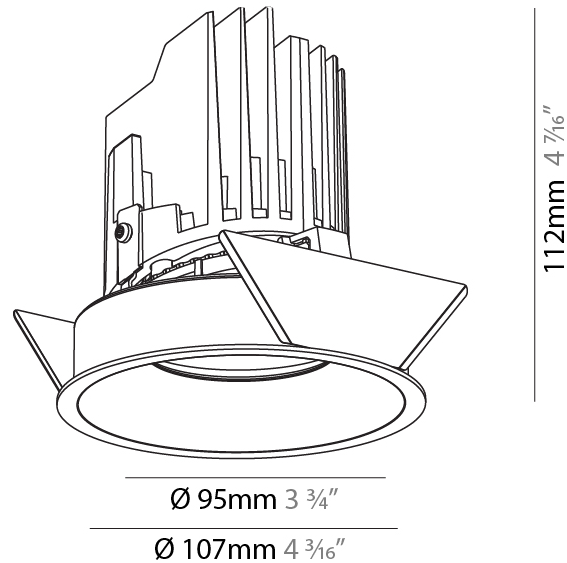

RATINGS AND CERTIFICATIONS

Certified By: Certified for North American Standards
IP rating: IP20