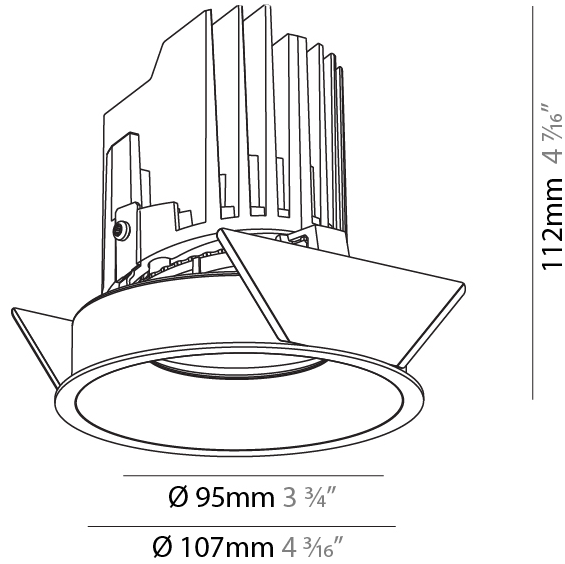

PHYSICAL

Shape: Round
Diameter (mm): 107
Diameter (in): 4 ³/₁₆
Height (mm): 112
Height (in): 4 ⁷/₁₆
Ceiling Thickness (mm): 10 / 12.5 / 15
Ceiling Thickness (in): 3/8 or 1/2 or 9/16
Min. Recessing Depth (mm): 130
Min. Recessing Depth (in): 5 ¹/₈
Light Distribution: Adjustable / Downlight
Weight (kg): 0.485
Weight (lbs): 1.07
Fixture Finish: SSR / BKV / CWI / CRY / HAB / LAG / UFT / ITA / RUA / RUR / MIC / FTG / MYG / TWT / LOD / PUS / FRO / FUP / KIA / POP / BLS / SPG / MEY / GOH / GUM / CHC / COM / ABZ / JAG / OBR / MOS / ROR
Fixture Material: Aluminum Die Cast
Cut-out Measurements: 98mm / 3 7/8"

ELECTRICAL

Lamp Type: LED (Zhaga Standard)
Input Wattage (W): 15.5
Total Output Wattage (W): 13
Dimming: Tri-Mode (Non-Dimming and Phase Dimming (120Vac only) and 0-10V Dimming)
Driver Included: No
Driver Location: Recessed Housing
Driver Type: Constant Current - Universal
Driver Class: Class 2
Housing: See components
Input Voltage (V): 120 - 277
Constant Current (MA): 500

LED

Number of LEDs: 1
Color Temperature (°K): 2700 / 3000 / 3500 / 4000
Max. Delivered Lumen (lm): 940 / 980 / 1029 / 1050
Nominal Lumen (lm): 1386 / 1438 / 1511 / 1542
CRI: >90 CRI
Lamp Life (hrs): 50000

OPTICAL

Reflector: 20 / 40 / 60
Adjustability: Rotational 355°, Tilt 10°

RATINGS AND CERTIFICATIONS

Certified By: Certified for North American Standards
IP rating: IP20

PROJECT	_____
TYPE	_____
SPECIFIER	_____
QUANTITY	_____
DATE	_____